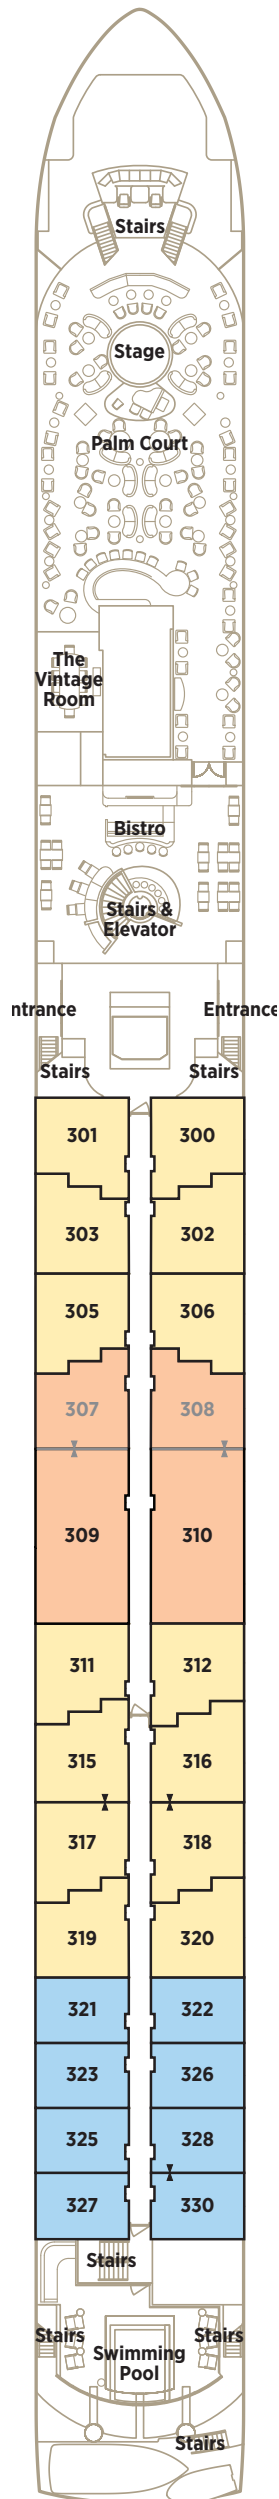

**CRYSTAL BACH  
CRYSTAL MAHLER**

CS

Two Bedroom Crystal Suite with  
Panoramic Balcony-Window™ (connecting rooms)  
759 sq. ft. / 70.5 sq. m.

S1 S2

River Suite Deluxe with  
Panoramic Balcony-Window™  
253 sq. ft. / 23.5 sq. m.

S3

River Suite Deluxe with  
Panoramic Balcony-Window™  
237 sq. ft. / 22 sq. m.

S4 S5

Petite Suite with Panoramic Balcony-Window™  
188 sq. ft. / 17.5 sq. m.

Note: third berth available in all rooms, based on  
availability and capacity

▼ Connecting rooms

**VISTA DECK 4**

**CRYSTAL DECK 3**

**SEAHORSE DECK 2**

**HARMONY DECK 1**