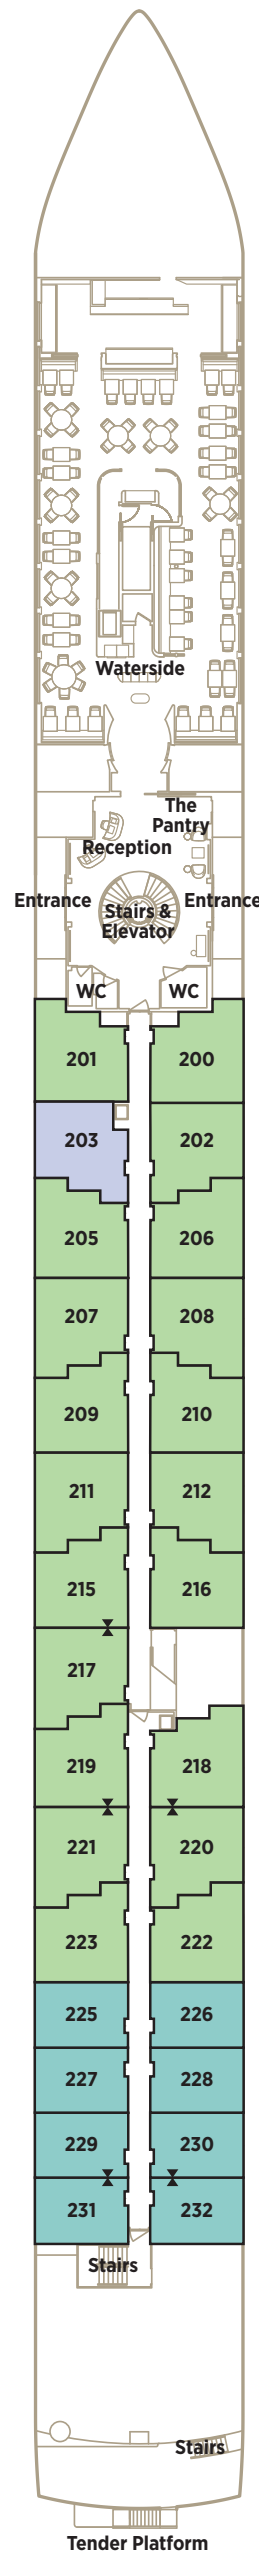

**CRYSTAL BACH  
CRYSTAL MAHLER**

CS

Two Bedroom Crystal Suite with  
Panoramic Balcony-Window™ (connecting rooms)  
759 sq. ft. / 70.5 sq. m.

S1 S2

River Suite Deluxe with  
Panoramic Balcony-Window™  
253 sq. ft. / 23.5 sq. m.

S3

River Suite Deluxe with  
Panoramic Balcony-Window™  
237 sq. ft. / 22 sq. m.

S4 S5

Petite Suite with Panoramic Balcony-Window™  
188 sq. ft. / 17.5 sq. m.

Note: third berth available in all rooms, based on  
availability and capacity

▼ Connecting rooms

**VISTA DECK 4**

**CRYSTAL DECK 3**

**SEAHORSE DECK 2**

**HARMONY DECK 1**