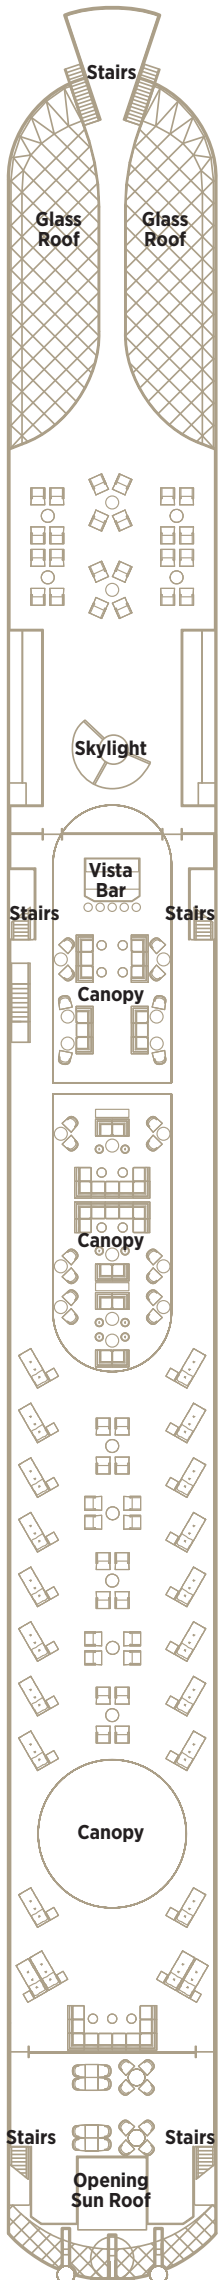

**CRYSTAL BACH  
CRYSTAL MAHLER**

CS

Two Bedroom Crystal Suite with  
Panoramic Balcony-Window™ (connecting rooms)  
759 sq. ft. / 70.5 sq. m.

S1 S2

River Suite Deluxe with  
Panoramic Balcony-Window™  
253 sq. ft. / 23.5 sq. m.

S3

River Suite Deluxe with  
Panoramic Balcony-Window™  
237 sq. ft. / 22 sq. m.

S4 S5

Petite Suite with Panoramic Balcony-Window™  
188 sq. ft. / 17.5 sq. m.

Note: third berth available in all rooms, based on  
availability and capacity

▼ Connecting rooms

**VISTA DECK 4**

**CRYSTAL DECK 3**

**SEAHORSE DECK 2**

**HARMONY DECK 1**