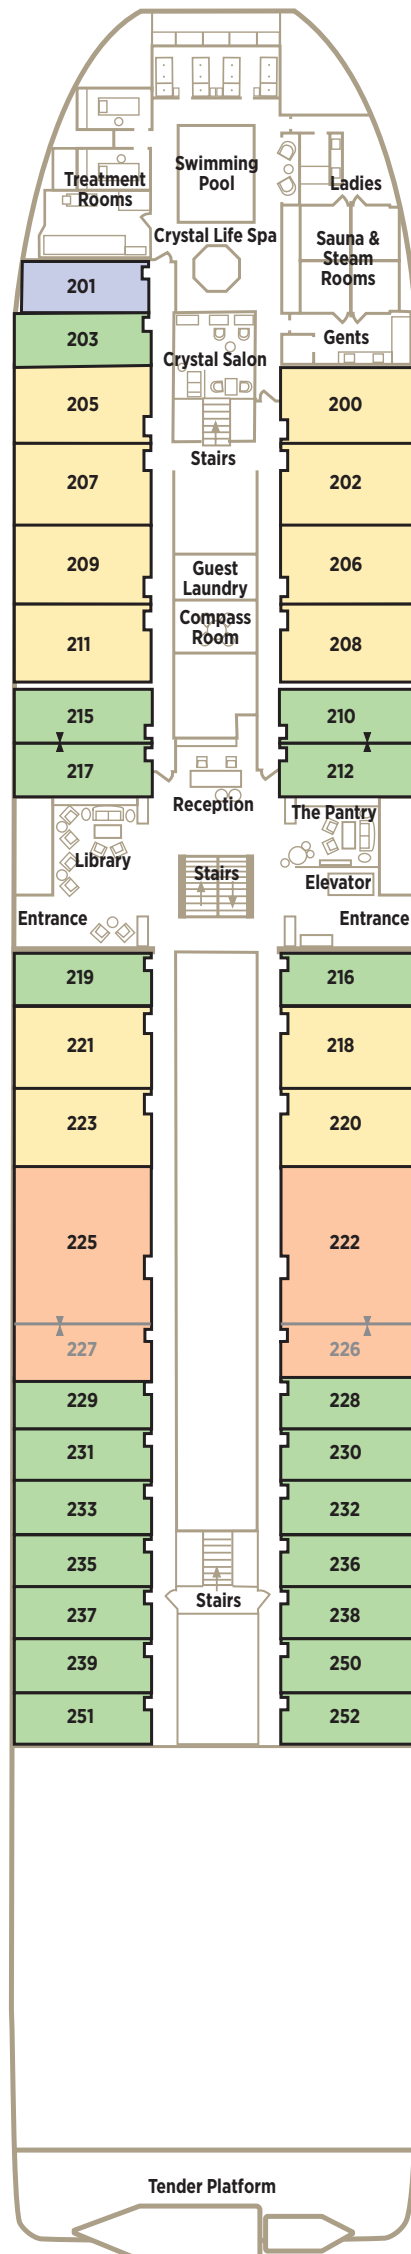

CRYSTAL MOZART™

CS

Two Bedroom Crystal Suite (connecting rooms) with French Balcony
883 sq. ft. / 82 sq. m.

PH

Penthouse with French Balcony
330 sq. ft. / 30.6 sq. m.

S1

Suite with French Balcony
219 sq. ft. / 20.3 sq. m.

S2

Suite with French Balcony
204 sq. ft. / 18.9 sq. m.

W1 W2

Suite with Fixed Window
219 sq. ft. / 20.3 sq. m.

Note: third berth available in all categories, based on availability and capacity

✂ Connecting rooms

VISTA DECK 4

CRYSTAL DECK 3

SEAHORSE DECK 2

HARMONY DECK 1