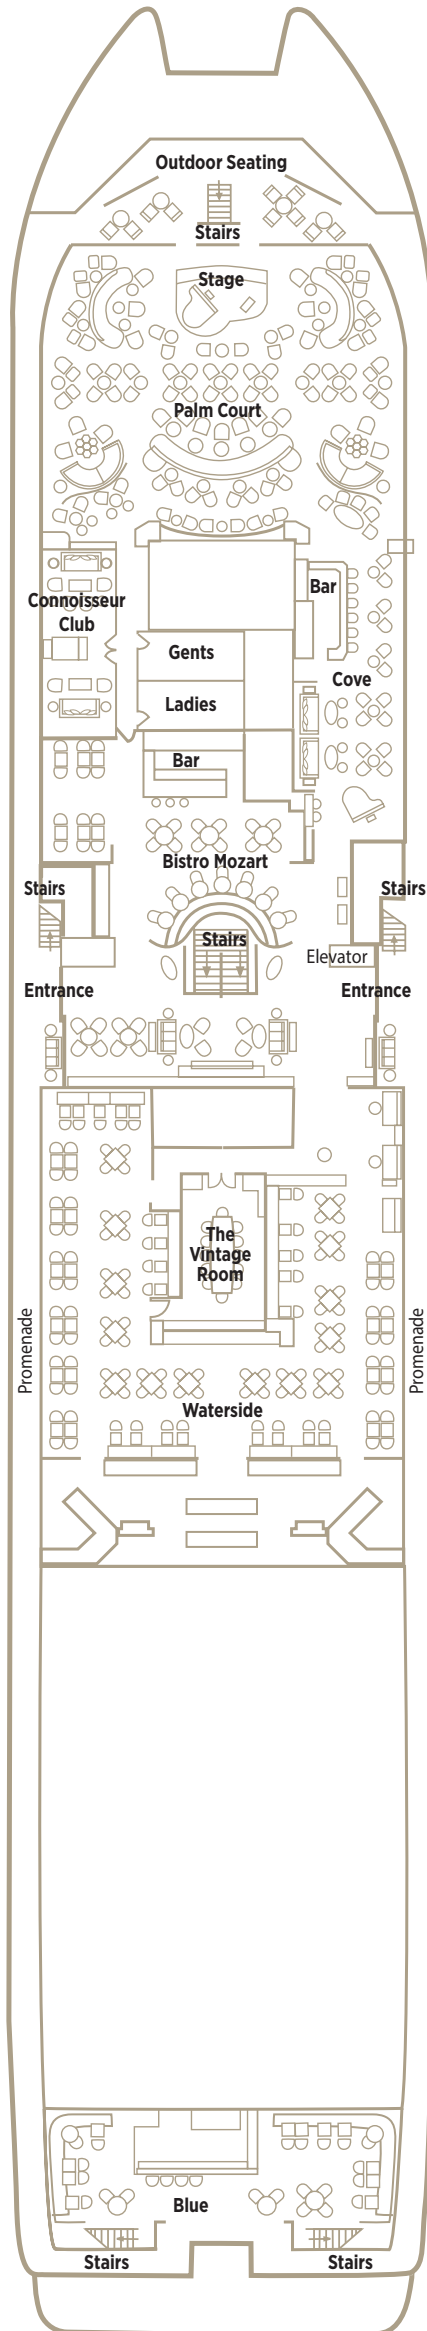

CRYSTAL MOZART™

CS

Two Bedroom Crystal Suite (connecting rooms) with French Balcony
883 sq. ft. / 82 sq. m.

PH

Penthouse with French Balcony
330 sq. ft. / 30.6 sq. m.

S1

Suite with French Balcony
219 sq. ft. / 20.3 sq. m.

S2

Suite with French Balcony
204 sq. ft. / 18.9 sq. m.

W1 W2

Suite with Fixed Window
219 sq. ft. / 20.3 sq. m.

Note: third berth available in all categories, based on availability and capacity

✂ Connecting rooms

VISTA DECK 4

CRYSTAL DECK 3

SEAHORSE DECK 2

HARMONY DECK 1