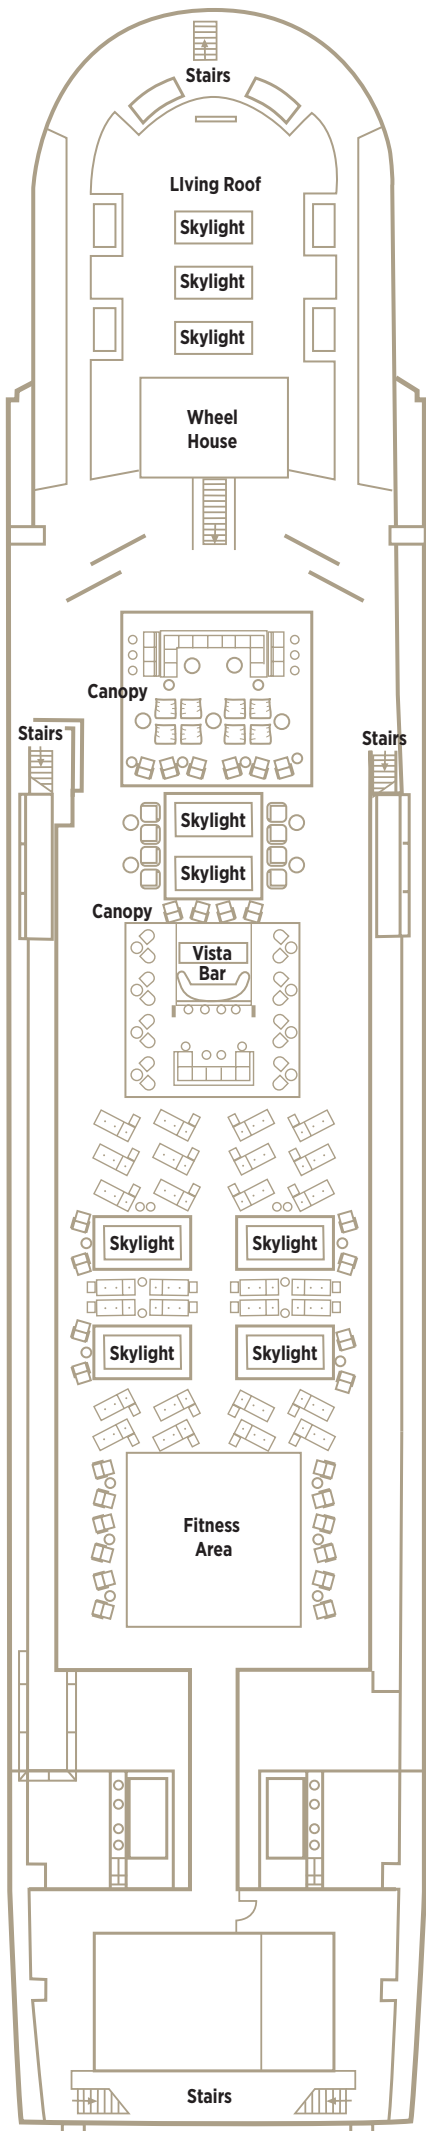

CRYSTAL MOZART™

CS

Two Bedroom Crystal Suite (connecting rooms) with French Balcony
883 sq. ft. / 82 sq. m.

PH

Penthouse with French Balcony
330 sq. ft. / 30.6 sq. m.

S1

Suite with French Balcony
219 sq. ft. / 20.3 sq. m.

S2

Suite with French Balcony
204 sq. ft. / 18.9 sq. m.

W1 W2

Suite with Fixed Window
219 sq. ft. / 20.3 sq. m.

Note: third berth available in all categories, based on availability and capacity

✂ Connecting rooms

VISTA DECK 4

CRYSTAL DECK 3

SEAHORSE DECK 2

HARMONY DECK 1