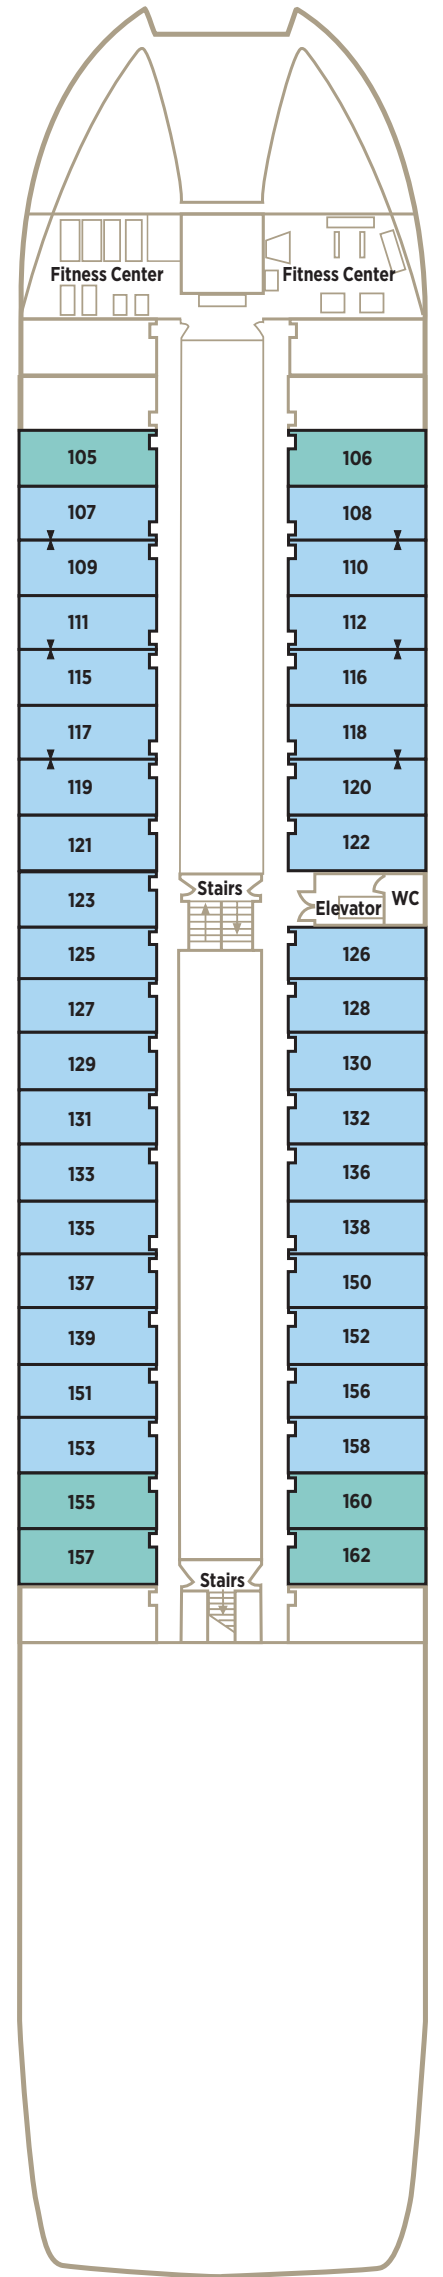

CRYSTAL MOZART™

CS

Two Bedroom Crystal Suite (connecting rooms) with French Balcony
883 sq. ft. / 82 sq. m.

PH

Penthouse with French Balcony
330 sq. ft. / 30.6 sq. m.

S1

Suite with French Balcony
219 sq. ft. / 20.3 sq. m.

S2

Suite with French Balcony
204 sq. ft. / 18.9 sq. m.

W1 W2

Suite with Fixed Window
219 sq. ft. / 20.3 sq. m.

Note: third berth available in all categories, based on availability and capacity

✂ Connecting rooms

VISTA DECK 4

CRYSTAL DECK 3

SEAHORSE DECK 2

HARMONY DECK 1