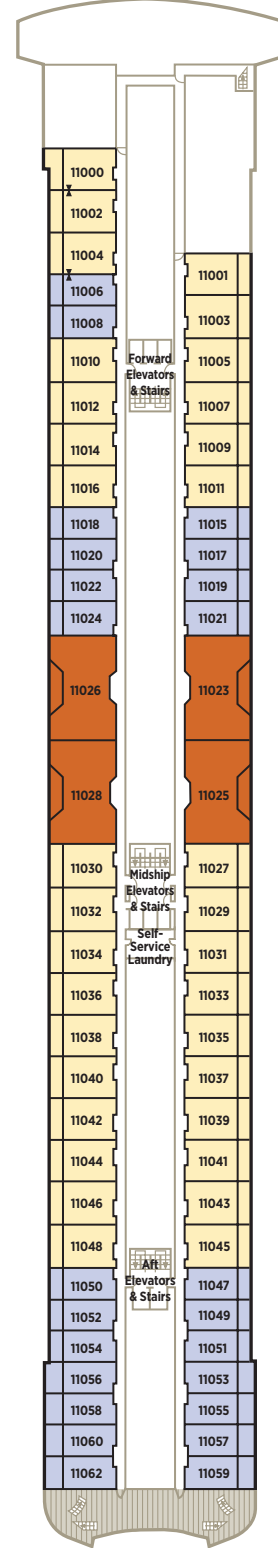

# CRYSTAL SERENITY DECK PLANS

- CP Crystal Penthouse with Verandah
- PS Penthouse Suite with Verandah
- PH Penthouse with Verandah
- P1 Deck 10 Deluxe Stateroom with Verandah
- P2 Deck 10 Deluxe Stateroom with Verandah Forward
- A1 Deck 9 Deluxe Stateroom with Verandah
- A2 Deck 9 Deluxe Stateroom with Verandah Forward
- B1 Deck 8 Deluxe Stateroom with Verandah
- B2 Deck 8 Deluxe Stateroom with Verandah Slightly Limited View
- B3 Deck 8 Deluxe Stateroom with Verandah Forward
- C1 Deck 7 Deluxe Stateroom with Large Picture Window
- C2 Deck 7 Deluxe Stateroom with Large Picture Window Slightly Limited View
- C3 Deck 7 Deluxe Stateroom with Large Picture Window Forward

\* Third berth available; as well as in Penthouses (PS and PH) with the exception of those designed for guests with disabilities, 10064 and 10065. Note: Third berth waiver is required.

† Staterooms for guests with disabilities

‡ Connecting staterooms

▲ Queen-bed configuration only

SUN DECK 13

LIDO DECK 12

PENTHOUSE DECK 11

PENTHOUSE DECK 10

SEABREEZE DECK 9

HORIZON DECK 8

PROMENADE DECK 7

TIFFANY DECK 6

CRYSTAL DECK 5