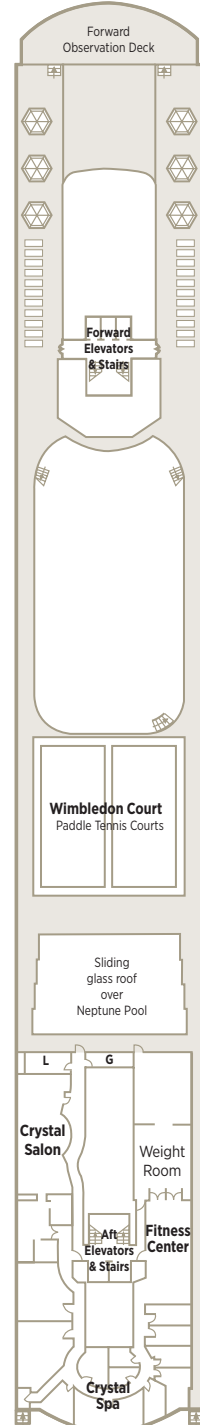

# CRYSTAL SERENITY DECK PLANS

- CP Crystal Penthouse with Verandah
- PS Penthouse Suite with Verandah
- PH Penthouse with Verandah
- P1 Deck 10 Deluxe Stateroom with Verandah
- P2 Deck 10 Deluxe Stateroom with Verandah Forward
- A1 Deck 9 Deluxe Stateroom with Verandah
- A2 Deck 9 Deluxe Stateroom with Verandah Forward
- B1 Deck 8 Deluxe Stateroom with Verandah
- B2 Deck 8 Deluxe Stateroom with Verandah Slightly Limited View
- B3 Deck 8 Deluxe Stateroom with Verandah Forward
- C1 Deck 7 Deluxe Stateroom with Large Picture Window
- C2 Deck 7 Deluxe Stateroom with Large Picture Window Slightly Limited View
- C3 Deck 7 Deluxe Stateroom with Large Picture Window Forward

\* Third berth available; as well as in Penthouses (PS and PH) with the exception of those designed for guests with disabilities, 10064 and 10065. Note: Third berth waiver is required.

† Staterooms for guests with disabilities

‡ Connecting staterooms

▲ Queen-bed configuration only

SUN DECK 13

LIDO DECK 12

PENTHOUSE DECK 11

PENTHOUSE DECK 10

SEABREEZE DECK 9

HORIZON DECK 8

PROMENADE DECK 7

TIFFANY DECK 6

CRYSTAL DECK 5