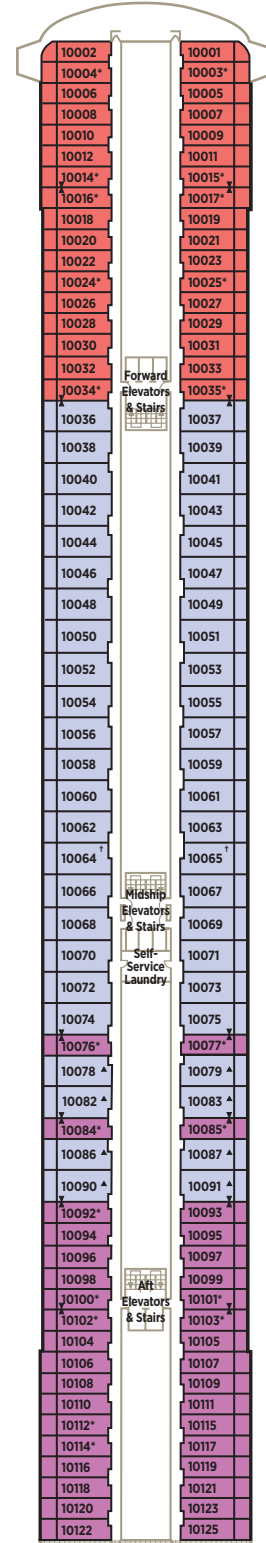

# CRYSTAL SERENITY DECK PLANS

- CP Crystal Penthouse with Verandah
- PS Penthouse Suite with Verandah
- PH Penthouse with Verandah
- P1 Deck 10 Deluxe Stateroom with Verandah
- P2 Deck 10 Deluxe Stateroom with Verandah Forward
- A1 Deck 9 Deluxe Stateroom with Verandah
- A2 Deck 9 Deluxe Stateroom with Verandah Forward
- B1 Deck 8 Deluxe Stateroom with Verandah
- B2 Deck 8 Deluxe Stateroom with Verandah Slightly Limited View
- B3 Deck 8 Deluxe Stateroom with Verandah Forward
- C1 Deck 7 Deluxe Stateroom with Large Picture Window
- C2 Deck 7 Deluxe Stateroom with Large Picture Window Slightly Limited View
- C3 Deck 7 Deluxe Stateroom with Large Picture Window Forward

\* Third berth available; as well as in Penthouses (PS and PH) with the exception of those designed for guests with disabilities, 10064 and 10065. Note: Third berth waiver is required.

† Staterooms for guests with disabilities

‡ Connecting staterooms

▲ Queen-bed configuration only

SUN DECK 13

LIDO DECK 12

PENTHOUSE DECK 11

PENTHOUSE DECK 10

SEABREEZE DECK 9

HORIZON DECK 8

PROMENADE DECK 7

TIFFANY DECK 6

CRYSTAL DECK 5