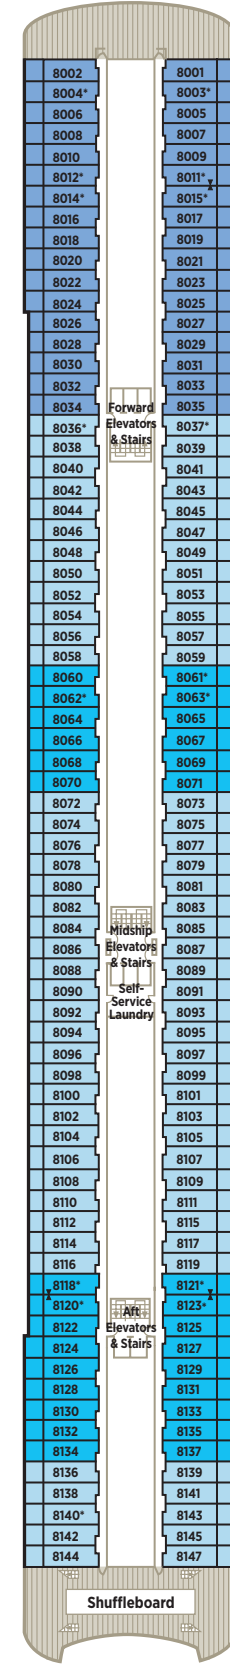

# CRYSTAL SERENITY DECK PLANS

- CP Crystal Penthouse with Verandah
- PS Penthouse Suite with Verandah
- PH Penthouse with Verandah
- P1 Deck 10 Deluxe Stateroom with Verandah
- P2 Deck 10 Deluxe Stateroom with Verandah Forward
- A1 Deck 9 Deluxe Stateroom with Verandah
- A2 Deck 9 Deluxe Stateroom with Verandah Forward
- B1 Deck 8 Deluxe Stateroom with Verandah
- B2 Deck 8 Deluxe Stateroom with Verandah Slightly Limited View
- B3 Deck 8 Deluxe Stateroom with Verandah Forward
- C1 Deck 7 Deluxe Stateroom with Large Picture Window
- C2 Deck 7 Deluxe Stateroom with Large Picture Window Slightly Limited View
- C3 Deck 7 Deluxe Stateroom with Large Picture Window Forward

\* Third berth available; as well as in Penthouses (PS and PH) with the exception of those designed for guests with disabilities, 10064 and 10065. Note: Third berth waiver is required.

† Staterooms for guests with disabilities

‡ Connecting staterooms

▲ Queen-bed configuration only

SUN DECK 13

LIDO DECK 12

PENTHOUSE DECK 11

PENTHOUSE DECK 10

SEABREEZE DECK 9

HORIZON DECK 8

PROMENADE DECK 7

TIFFANY DECK 6

CRYSTAL DECK 5