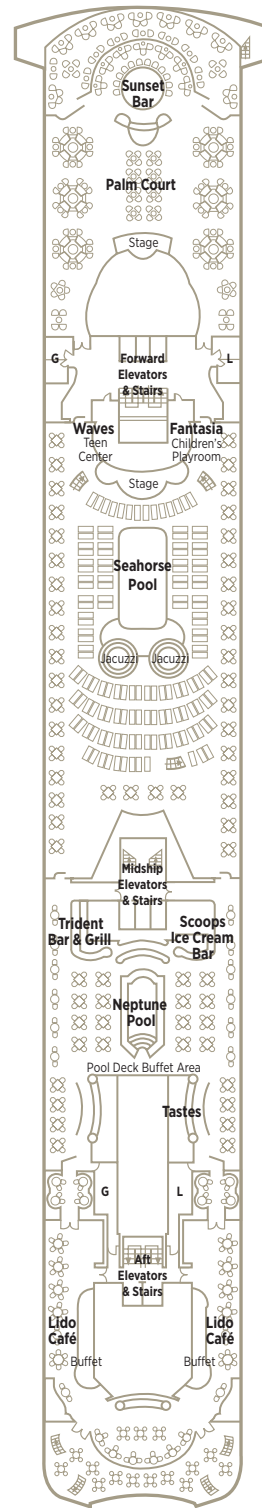

# CRYSTAL SERENITY DECK PLANS

- CP Crystal Penthouse with Verandah
- PS Penthouse Suite with Verandah
- PH Penthouse with Verandah
- P1 Deck 10 Deluxe Stateroom with Verandah
- P2 Deck 10 Deluxe Stateroom with Verandah Forward
- A1 Deck 9 Deluxe Stateroom with Verandah
- A2 Deck 9 Deluxe Stateroom with Verandah Forward
- B1 Deck 8 Deluxe Stateroom with Verandah
- B2 Deck 8 Deluxe Stateroom with Verandah Slightly Limited View
- B3 Deck 8 Deluxe Stateroom with Verandah Forward
- C1 Deck 7 Deluxe Stateroom with Large Picture Window
- C2 Deck 7 Deluxe Stateroom with Large Picture Window Slightly Limited View
- C3 Deck 7 Deluxe Stateroom with Large Picture Window Forward

\* Third berth available; as well as in Penthouses (PS and PH) with the exception of those designed for guests with disabilities, 10064 and 10065. Note: Third berth waiver is required.

† Staterooms for guests with disabilities

‡ Connecting staterooms

▲ Queen-bed configuration only

SUN DECK 13

LIDO DECK 12

PENTHOUSE DECK 11

PENTHOUSE DECK 10

SEABREEZE DECK 9

HORIZON DECK 8

PROMENADE DECK 7

TIFFANY DECK 6

CRYSTAL DECK 5