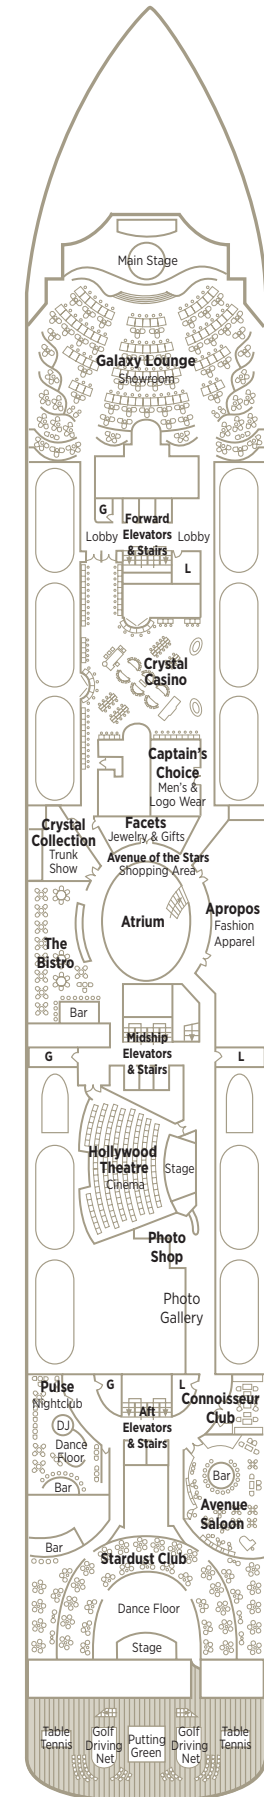

# CRYSTAL SERENITY DECK PLANS

- CP Crystal Penthouse with Verandah
- PS Penthouse Suite with Verandah
- PH Penthouse with Verandah
- P1 Deck 10 Deluxe Stateroom with Verandah
- P2 Deck 10 Deluxe Stateroom with Verandah Forward
- A1 Deck 9 Deluxe Stateroom with Verandah
- A2 Deck 9 Deluxe Stateroom with Verandah Forward
- B1 Deck 8 Deluxe Stateroom with Verandah
- B2 Deck 8 Deluxe Stateroom with Verandah Slightly Limited View
- B3 Deck 8 Deluxe Stateroom with Verandah Forward
- C1 Deck 7 Deluxe Stateroom with Large Picture Window
- C2 Deck 7 Deluxe Stateroom with Large Picture Window Slightly Limited View
- C3 Deck 7 Deluxe Stateroom with Large Picture Window Forward

\* Third berth available; as well as in Penthouses (PS and PH) with the exception of those designed for guests with disabilities, 10064 and 10065. Note: Third berth waiver is required.

† Staterooms for guests with disabilities

‡ Connecting staterooms

▲ Queen-bed configuration only

SUN DECK 13

LIDO DECK 12

PENTHOUSE DECK 11

PENTHOUSE DECK 10

SEABREEZE DECK 9

HORIZON DECK 8

PROMENADE DECK 7

TIFFANY DECK 6

CRYSTAL DECK 5