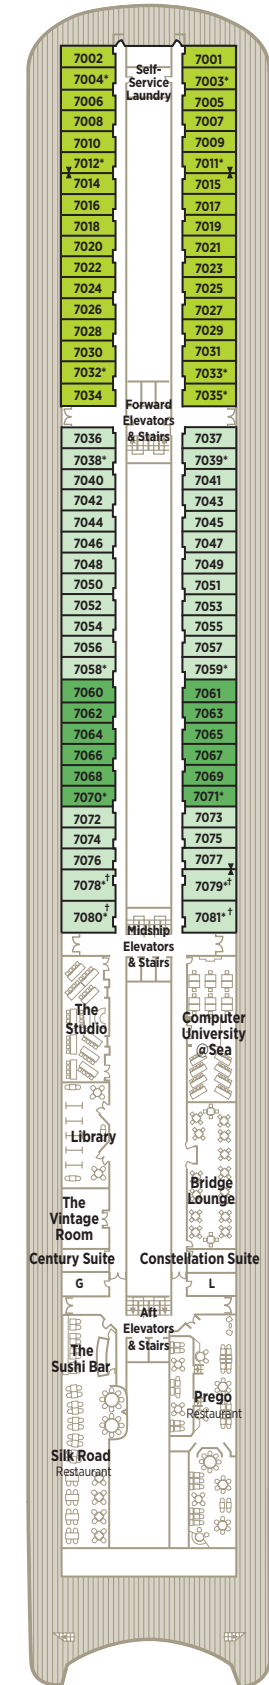

# CRYSTAL SERENITY DECK PLANS

- CP Crystal Penthouse with Verandah
- PS Penthouse Suite with Verandah
- PH Penthouse with Verandah
- P1 Deck 10 Deluxe Stateroom with Verandah
- P2 Deck 10 Deluxe Stateroom with Verandah Forward
- A1 Deck 9 Deluxe Stateroom with Verandah
- A2 Deck 9 Deluxe Stateroom with Verandah Forward
- B1 Deck 8 Deluxe Stateroom with Verandah
- B2 Deck 8 Deluxe Stateroom with Verandah Slightly Limited View
- B3 Deck 8 Deluxe Stateroom with Verandah Forward
- C1 Deck 7 Deluxe Stateroom with Large Picture Window
- C2 Deck 7 Deluxe Stateroom with Large Picture Window Slightly Limited View
- C3 Deck 7 Deluxe Stateroom with Large Picture Window Forward

\* Third berth available; as well as in Penthouses (PS and PH) with the exception of those designed for guests with disabilities, 10064 and 10065. Note: Third berth waiver is required.

† Staterooms for guests with disabilities

‡ Connecting staterooms

▲ Queen-bed configuration only

SUN DECK 13

LIDO DECK 12

PENTHOUSE DECK 11

PENTHOUSE DECK 10

SEABREEZE DECK 9

HORIZON DECK 8

PROMENADE DECK 7

TIFFANY DECK 6

CRYSTAL DECK 5