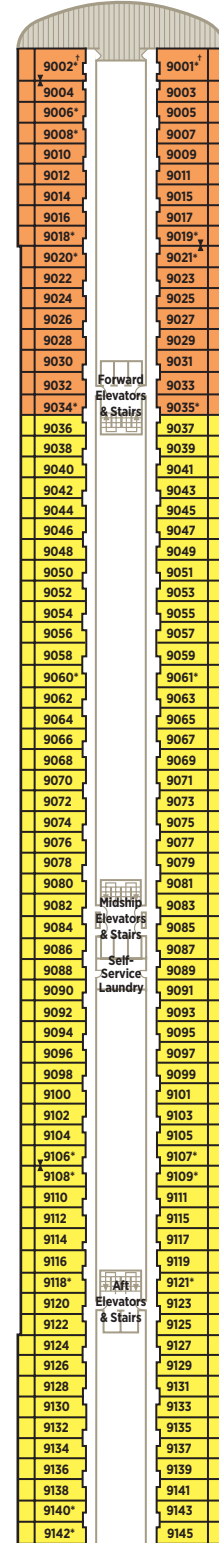

# CRYSTAL SERENITY DECK PLANS

- CP Crystal Penthouse with Verandah
- PS Penthouse Suite with Verandah
- PH Penthouse with Verandah
- P1 Deck 10 Deluxe Stateroom with Verandah
- P2 Deck 10 Deluxe Stateroom with Verandah Forward
- A1 Deck 9 Deluxe Stateroom with Verandah
- A2 Deck 9 Deluxe Stateroom with Verandah Forward
- B1 Deck 8 Deluxe Stateroom with Verandah
- B2 Deck 8 Deluxe Stateroom with Verandah Slightly Limited View
- B3 Deck 8 Deluxe Stateroom with Verandah Forward
- C1 Deck 7 Deluxe Stateroom with Large Picture Window
- C2 Deck 7 Deluxe Stateroom with Large Picture Window Slightly Limited View
- C3 Deck 7 Deluxe Stateroom with Large Picture Window Forward

\* Third berth available; as well as in Penthouses (PS and PH) with the exception of those designed for guests with disabilities, 10064 and 10065. Note: Third berth waiver is required.

† Staterooms for guests with disabilities

‡ Connecting staterooms

▲ Queen-bed configuration only

SUN DECK 13

LIDO DECK 12

PENTHOUSE DECK 11

PENTHOUSE DECK 10

SEABREEZE DECK 9

HORIZON DECK 8

PROMENADE DECK 7

TIFFANY DECK 6

CRYSTAL DECK 5