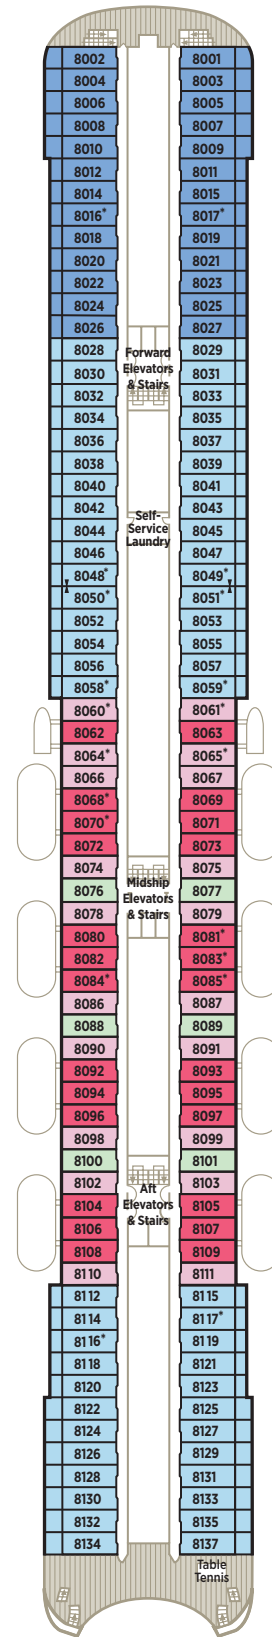

CRYSTAL SYMPHONY DECK PLANS

- CP** Crystal Penthouse with Verandah
- PS** Penthouse Suite with Verandah
- PH** Penthouse with Verandah
- A1** Deck 9 Deluxe Stateroom with Verandah
- A2** Deck 9 Deluxe Stateroom with Verandah Slightly Limited View
- A3** Deck 9 Deluxe Stateroom with Verandah Forward
- B1** Deck 8 Deluxe Stateroom with Verandah
- B2** Deck 8 Deluxe Stateroom with Verandah Forward
- C1** Deck 7/8 Deluxe Stateroom with Large Picture Window
- C2** Deck 7 Deluxe Stateroom with Large Picture Window Forward
- D** Deck 5 Deluxe Stateroom with Large Picture Window
- E1** Deck 7/8 Deluxe Stateroom with Large Picture Window Limited View
- E2** Deck 8 Deluxe Stateroom with Large Picture Window Extremely Limited View

* Third berth available; as well as in Penthouses (PS and PH) with the exception of those designed for guests with disabilities, 1002 and 1003. Note: Third berth waiver is required.

† Staterooms for guests with disabilities

‡ Connecting staterooms

SUN DECK 12

LIDO DECK 11

PENTHOUSE DECK 10

SEABREEZE DECK 9

HORIZON DECK 8

PROMENADE DECK 7

TIFFANY DECK 6

CRYSTAL DECK 5