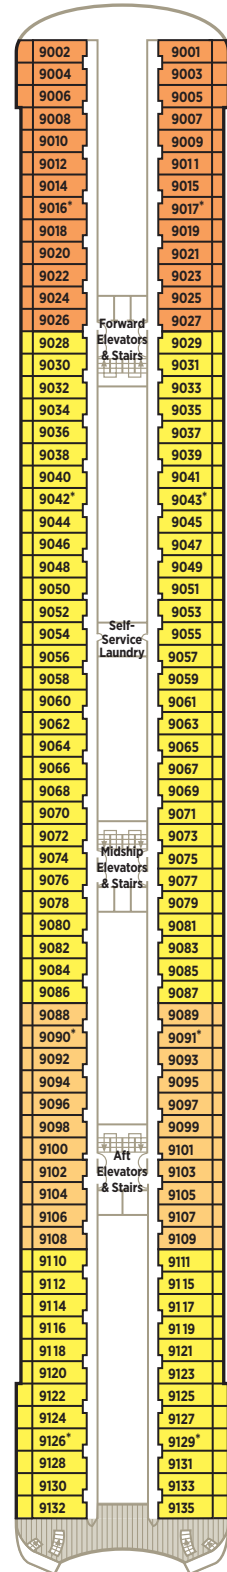

CRYSTAL SYMPHONY DECK PLANS

- CP** Crystal Penthouse with Verandah
- PS** Penthouse Suite with Verandah
- PH** Penthouse with Verandah
- A1** Deck 9 Deluxe Stateroom with Verandah
- A2** Deck 9 Deluxe Stateroom with Verandah Slightly Limited View
- A3** Deck 9 Deluxe Stateroom with Verandah Forward
- B1** Deck 8 Deluxe Stateroom with Verandah
- B2** Deck 8 Deluxe Stateroom with Verandah Forward
- C1** Deck 7/8 Deluxe Stateroom with Large Picture Window
- C2** Deck 7 Deluxe Stateroom with Large Picture Window Forward
- D** Deck 5 Deluxe Stateroom with Large Picture Window
- E1** Deck 7/8 Deluxe Stateroom with Large Picture Window Limited View
- E2** Deck 8 Deluxe Stateroom with Large Picture Window Extremely Limited View

* Third berth available; as well as in Penthouses (PS and PH) with the exception of those designed for guests with disabilities, 1002 and 1003. Note: Third berth waiver is required.

† Staterooms for guests with disabilities

‡ Connecting staterooms

SUN DECK 12

LIDO DECK 11

PENTHOUSE DECK 10

SEABREEZE DECK 9

HORIZON DECK 8

PROMENADE DECK 7

TIFFANY DECK 6

CRYSTAL DECK 5