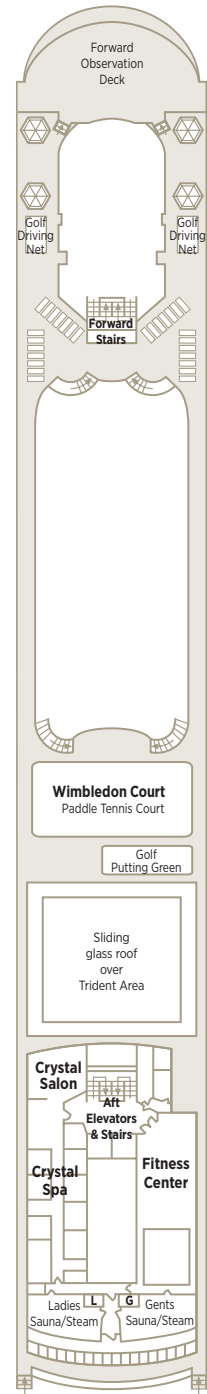

CRYSTAL SYMPHONY DECK PLANS

- CP** Crystal Penthouse with Verandah
- PS** Penthouse Suite with Verandah
- PH** Penthouse with Verandah
- A1** Deck 9 Deluxe Stateroom with Verandah
- A2** Deck 9 Deluxe Stateroom with Verandah Slightly Limited View
- A3** Deck 9 Deluxe Stateroom with Verandah Forward
- B1** Deck 8 Deluxe Stateroom with Verandah
- B2** Deck 8 Deluxe Stateroom with Verandah Forward
- C1** Deck 7/8 Deluxe Stateroom with Large Picture Window
- C2** Deck 7 Deluxe Stateroom with Large Picture Window Forward
- D** Deck 5 Deluxe Stateroom with Large Picture Window
- E1** Deck 7/8 Deluxe Stateroom with Large Picture Window Limited View
- E2** Deck 8 Deluxe Stateroom with Large Picture Window Extremely Limited View

* Third berth available; as well as in Penthouses (PS and PH) with the exception of those designed for guests with disabilities, 1002 and 1003. Note: Third berth waiver is required.

† Staterooms for guests with disabilities

‡ Connecting staterooms

SUN DECK 12

LIDO DECK 11

PENTHOUSE DECK 10

SEABREEZE DECK 9

HORIZON DECK 8

PROMENADE DECK 7

TIFFANY DECK 6

CRYSTAL DECK 5