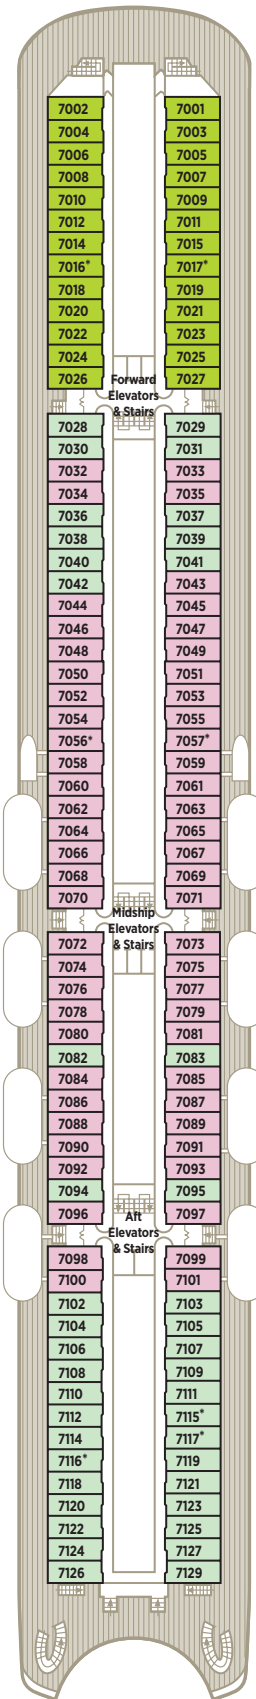

CRYSTAL SYMPHONY DECK PLANS

- CP** Crystal Penthouse with Verandah
- PS** Penthouse Suite with Verandah
- PH** Penthouse with Verandah
- A1** Deck 9 Deluxe Stateroom with Verandah
- A2** Deck 9 Deluxe Stateroom with Verandah Slightly Limited View
- A3** Deck 9 Deluxe Stateroom with Verandah Forward
- B1** Deck 8 Deluxe Stateroom with Verandah
- B2** Deck 8 Deluxe Stateroom with Verandah Forward
- C1** Deck 7/8 Deluxe Stateroom with Large Picture Window
- C2** Deck 7 Deluxe Stateroom with Large Picture Window Forward
- D** Deck 5 Deluxe Stateroom with Large Picture Window
- E1** Deck 7/8 Deluxe Stateroom with Large Picture Window Limited View
- E2** Deck 8 Deluxe Stateroom with Large Picture Window Extremely Limited View

* Third berth available; as well as in Penthouses (PS and PH) with the exception of those designed for guests with disabilities, 1002 and 1003. Note: Third berth waiver is required.

† Staterooms for guests with disabilities

‡ Connecting staterooms

SUN DECK 12

LIDO DECK 11

PENTHOUSE DECK 10

SEABREEZE DECK 9

HORIZON DECK 8

PROMENADE DECK 7

TIFFANY DECK 6

CRYSTAL DECK 5