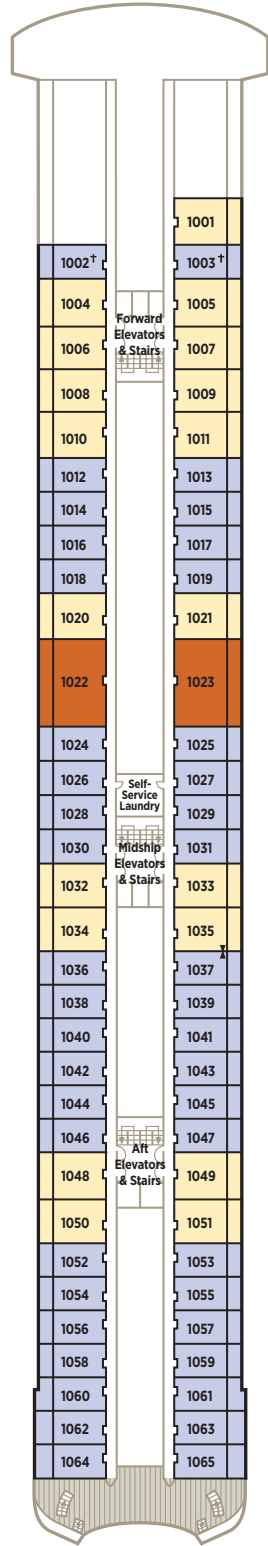

CRYSTAL SYMPHONY DECK PLANS

- CP** Crystal Penthouse with Verandah
- PS** Penthouse Suite with Verandah
- PH** Penthouse with Verandah
- A1** Deck 9 Deluxe Stateroom with Verandah
- A2** Deck 9 Deluxe Stateroom with Verandah Slightly Limited View
- A3** Deck 9 Deluxe Stateroom with Verandah Forward
- B1** Deck 8 Deluxe Stateroom with Verandah
- B2** Deck 8 Deluxe Stateroom with Verandah Forward
- C1** Deck 7/8 Deluxe Stateroom with Large Picture Window
- C2** Deck 7 Deluxe Stateroom with Large Picture Window Forward
- D** Deck 5 Deluxe Stateroom with Large Picture Window
- E1** Deck 7/8 Deluxe Stateroom with Large Picture Window Limited View
- E2** Deck 8 Deluxe Stateroom with Large Picture Window Extremely Limited View

* Third berth available; as well as in Penthouses (PS and PH) with the exception of those designed for guests with disabilities, 1002 and 1003. Note: Third berth waiver is required.

† Staterooms for guests with disabilities

‡ Connecting staterooms

SUN DECK 12

LIDO DECK 11

PENTHOUSE DECK 10

SEABREEZE DECK 9

HORIZON DECK 8

PROMENADE DECK 7

TIFFANY DECK 6

CRYSTAL DECK 5