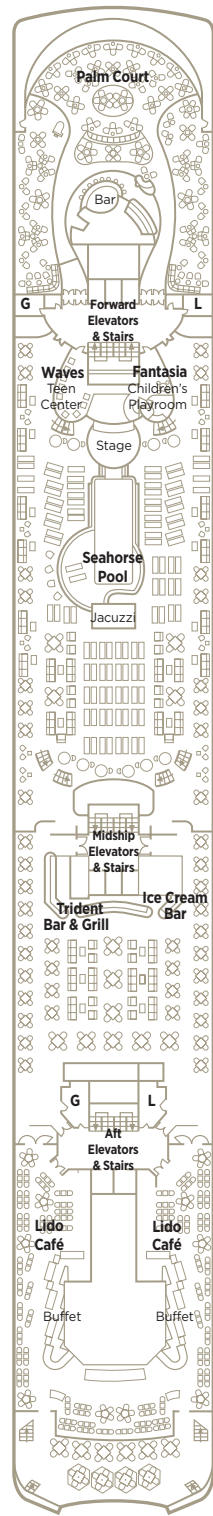

CRYSTAL SYMPHONY DECK PLANS

- CP** Crystal Penthouse with Verandah
- PS** Penthouse Suite with Verandah
- PH** Penthouse with Verandah
- A1** Deck 9 Deluxe Stateroom with Verandah
- A2** Deck 9 Deluxe Stateroom with Verandah Slightly Limited View
- A3** Deck 9 Deluxe Stateroom with Verandah Forward
- B1** Deck 8 Deluxe Stateroom with Verandah
- B2** Deck 8 Deluxe Stateroom with Verandah Forward
- C1** Deck 7/8 Deluxe Stateroom with Large Picture Window
- C2** Deck 7 Deluxe Stateroom with Large Picture Window Forward
- D** Deck 5 Deluxe Stateroom with Large Picture Window
- E1** Deck 7/8 Deluxe Stateroom with Large Picture Window Limited View
- E2** Deck 8 Deluxe Stateroom with Large Picture Window Extremely Limited View

* Third berth available; as well as in Penthouses (PS and PH) with the exception of those designed for guests with disabilities, 1002 and 1003. Note: Third berth waiver is required.

† Staterooms for guests with disabilities

‡ Connecting staterooms

SUN DECK 12

LIDO DECK 11

PENTHOUSE DECK 10

SEABREEZE DECK 9

HORIZON DECK 8

PROMENADE DECK 7

TIFFANY DECK 6

CRYSTAL DECK 5