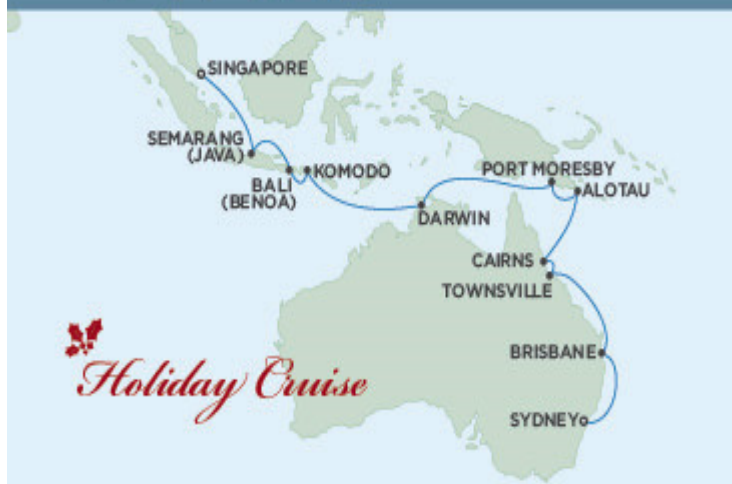

up to **34 FREE** SHORE EXCURSIONS

PRISTINE PACIFIC RIM

21
NIGHTS

DEPARTS
Dec 22
2016

FARES
FROM
\$12,549

Seven Seas
Voyager

Date		Port	Arrive	Depart
Dec-22	THU	SINGAPORE, SINGAPORE		6:00 PM
Dec-23	FRI	CRUISE THE JAVA SEA		
Dec-24	SAT	SEMARANG (JAVA), INDONESIA	10:00 AM	8:00 PM
Dec-25	SUN	CRUISE THE JAVA SEA		
Dec-26	MON	BALI (BENOA), INDONESIA	7:00 AM	
Dec-27	TUE	BALI (BENOA), INDONESIA		2:00 PM
Dec-28	WED	KOMODO, INDONESIA ⚓	8:00 AM	1:00 PM
Dec-29	THU	CRUISE THE TIMOR SEA		
Dec-30	FRI	DARWIN, AUSTRALIA	8:00 AM	5:00 PM
Dec-31	SAT	CRUISE THE ARAFURA SEA		
Jan-01	SUN	CRUISE THE TORRES STRAIT		
Jan-02	MON	PORT MORESBY, PAPUA NEW GUINEA ⚓	7:00 AM	5:00 PM
Jan-03	TUE	ALOTAU, PAPUA NEW GUINEA ⚓	11:00 AM	9:00 PM
Jan-04	WED	CRUISE THE CORAL SEA		
Jan-05	THU	CAIRNS, AUSTRALIA	8:00 AM	
Jan-06	FRI	CAIRNS, AUSTRALIA		6:00 PM
Jan-07	SAT	TOWNSVILLE, AUSTRALIA	8:00 AM	5:00 PM
Jan-08	SUN	CRUISE THE COAST OF AUSTRALIA		
Jan-09	MON	BRISBANE, AUSTRALIA	10:00 AM	
Jan-10	TUE	BRISBANE, AUSTRALIA		6:00 PM
Jan-11	WED	CRUISE THE COAST OF AUSTRALIA		
Jan-12	THU	SYDNEY, AUSTRALIA	7:00 AM	